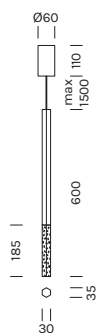

M 2700K	W 3000K	N 4000K
Power	5.8W	5.8W	5.8W
Nominal lumen	515.0lm	555.0lm	555.0lm
CRI	>90	>90	>90
Supply	220-240V	220-240V	220-240V

Item	Temperature	Canopy	Body
9394	M	-BV	-BV
composed by	W	-NO	-NO
RS03/04 (1Pz)	N	-OS	-OS
9301 (1Pz)