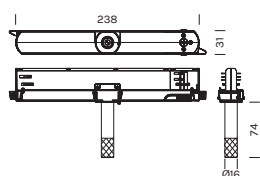

211/06	-JBI	DALI
	-JNE