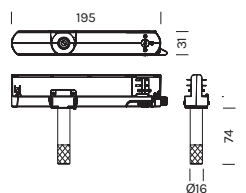

211/05	-JBI	L-C
	-JNE