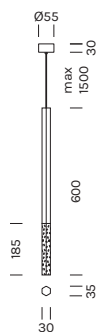

Necessita di driver remoto a 500mA oppure di convertitore da 24Vdc a 500mA più driver a 24Vdc
Requires 500mA remote driver, or 24Vdc to 500 mA converter and 24Vdc driver

	9390	M 2700K	W 3000K	N 4000K
Power		5.8W	5.8W	5.8W
Nominal lumen		515.0lm	555.0lm	555.0lm
CRI		>90	>90	>90
Supply		500mA	500mA	500mA

Item	Temperature	Canopy	Body
9390	M	-BV	-BV
composed by	W	-NO	-NO
RS01 (1Pz)	N	-OS	-OS
9301 (1Pz)			

Con rosone piatto per cartongesso, senza driver

With flat rosette for plasterboard, without driver