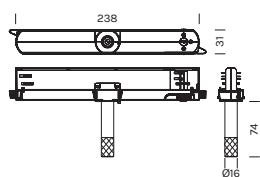

Jack per track 230V + Connettore nero

Jack for track 230V + black connector

Item	Finish	Dimming

211/02	-JBI	ON-OFF
	-JNE