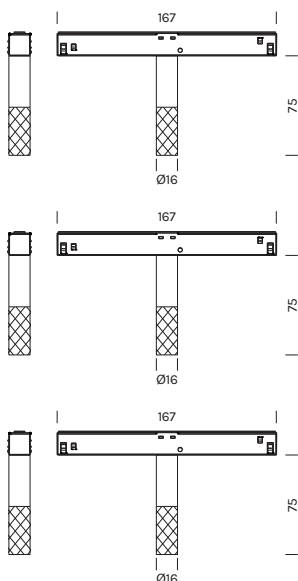

Driver in corrente in remoto 500mA

500mA remote constant current driver

Item	items powerable	Power	IP	Dimensions	Dimming
1A2399	1	10W	IP20	102x38x21	L-C

Convertitore da 24Vdc a 500mA

24Vdc to 500 mA converter

Necessita di driver remoto a 24Vdc

Requires 24V remote driver

Item	items powerable
2A4843	1

Driver 24Vdc in tensione in remoto

Remote constant voltage drivers 24Vdc

Item	items powerable	Power	IP	Dimensions	Dimming
1A0150	1-2	30W	IP20	154x50x14	ON-OFF
1A1910	1-4	60W	IP20	185x63,5x22	ON-OFF
1A1476	1-7	100W	IP20	177x56,4x17,2	ON-OFF
1A2168	1-7	100W	IP20	190x65x22	PUSH | DALI
1A1999	1-7	100W	IP20	201x63x30	L-C

Centraline dimmerabili in remoto

Remote dimmable controllers

Item	Power	IP	Dimensions	Dimming
1A0837/24	144W	IP20	132x22x20	PUSH | DALI | 1-10V
1A0838/24	288W	IP20	164x38x25	PUSH | DALI | 0.1-10V

Jack per track 48V + Connettore nero

Jack for track 48V + black connector

Item	Finish	Dimming
201/01	-JBI -JNE	ON-OFF
201/02	-JBI -JNE	0-10V
201/03	-JBI -JNE	DALI