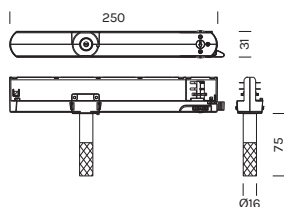

211/09	-JBI	CASAMBI
	-JNE	

Passacavi

Cable entry

Item	Finish

BEAMKIT01	-NA

BEAMKIT02	-NA