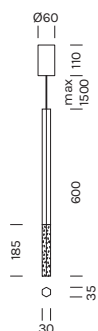

M 2700K	W 3000K	N 4000K
Power	5.8W	5.8W	5.8W
Nominal lumen	515.0lm	555.0lm	555.0lm
CRI	>90	>90	>90
Supply	220-240V	220-240V	220-240V

Item	Temperature	Canopy	Body
9393	M	-BV	-BV
composed by	W	-NO	-NO
RS03/03 (1Pz)	N	-OS	-OS
9301 (1Pz)			

Con rosone e driver

With canopy and driver